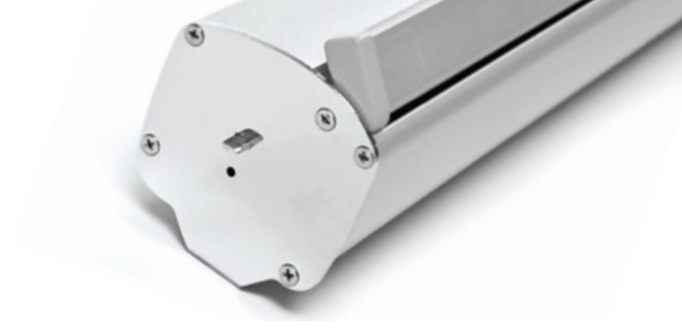

BAMBOO ROLL UP BANNER STAND WIDE BASE

GRAPHIC NOT INCLUDED

850x2000mm

DDI001369

Call for availability

ECO RANGE

- MAGAZINE STANDS
- ROLLUP BANNERS
- SIGN HOLDERS
- TICKET FRAMES
- LIGHT BOXES

MAGAZINE STANDS