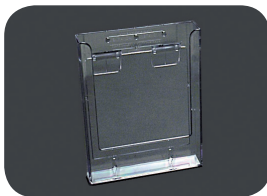

A4 EXPANDA BROCHURE HOLDER

FITS WITH DAC000110 DAC000111
218x285mm

DAC000105