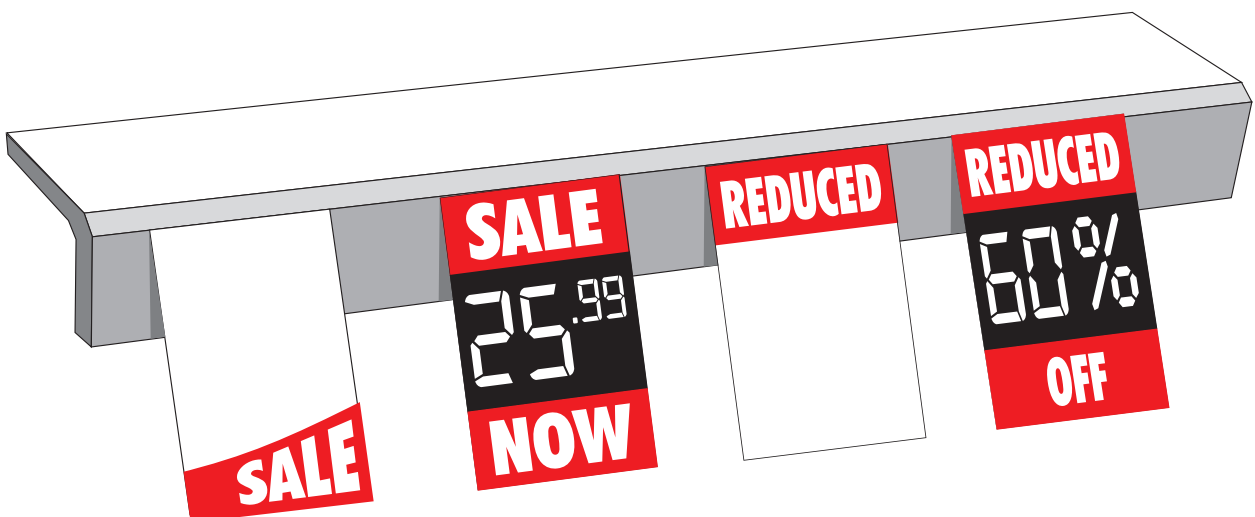

SALE NOW DATA 8

80X130MM
Pack of 5 pads - 30 sheets per pad
DDI001433