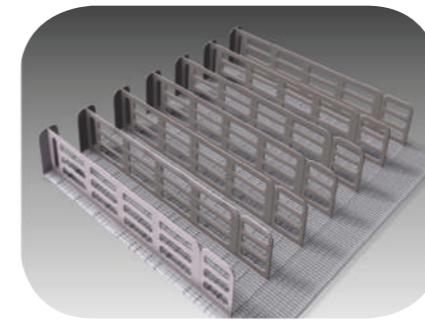

WAVFLO MAT

White High Density Polyethylene Mat

720x432mm DFD000656

720x543mm DFD000657

720x652mm DFD000658

Other colours available - MOQ's may apply