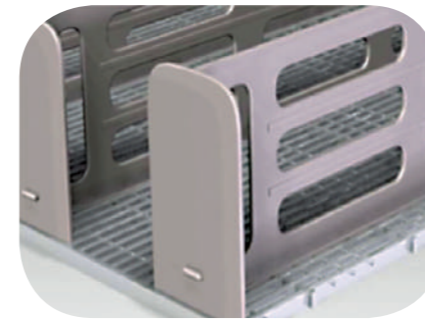

WAVFLO DIVIDER

Clear Polycarbonate

90x420mm DFD000662

90x520mm DFD000664