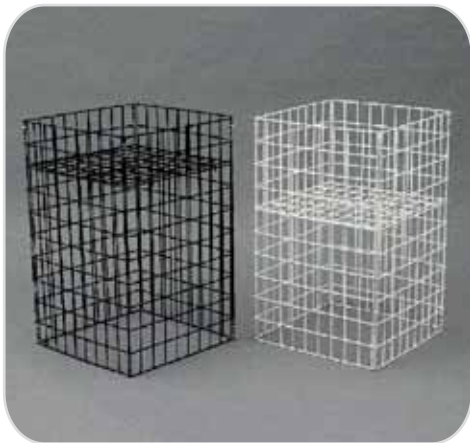

### **Wide Hang Shelf**

Positions product in a way to enhance visibility and increase impulse sales. Clear. 145 x 205 x 135mm

DDI001009

### Collapsible Dump Basket

Plastic coated steel wire with adjustable shelf height. Please see full range of Ticket Frames and Accessories.  
460 x 460 x 750mm

Black: DBA000018

White: DBA000020