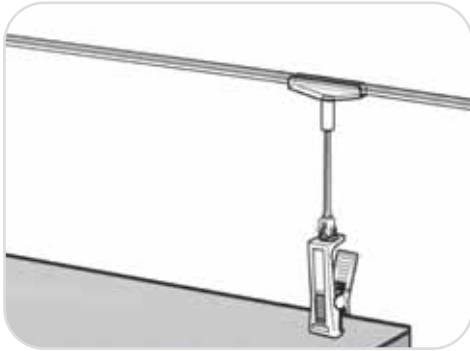

Ticket Frame Accessories

Uniclipper

Heavy duty clamp will clip on to fixtures up to 25mm thick. Swivel and tilt adjustments. 30mm high.

DT1000046