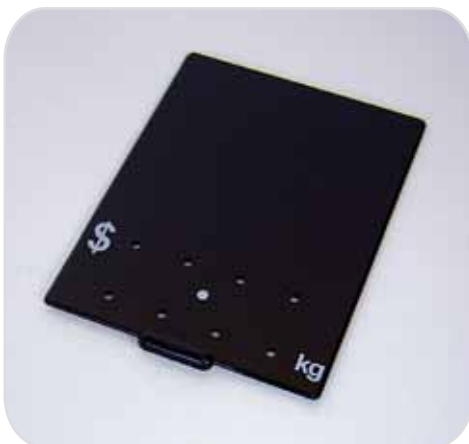

Printed $.Kg Food Ticket

White Ticket/Black Print
65 x 88mm: DTI000200
90 x 90mm: DTI000203
90 x 120mm: DTI000206

White Ticket/Red Print
65 x 88mm: DTI000202
90 x 90mm: DTI000204
90 x 120mm: DTI000207

Black Ticket/White Print
65 x 88mm: DTI000186
90 x 90mm: DTI000193
90 x 120mm: DTI000198

Black Ticket/Red Print
65 x 88mm: DTI000185
90 x 90mm: DTI000192
90 x 120mm: DTI000197