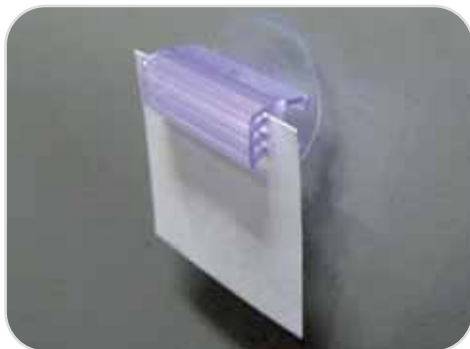

Suction Cup POS Grip

Holds tickets or card parallel to the surface the suction cup is attached to. 22mm long.

DDI001015