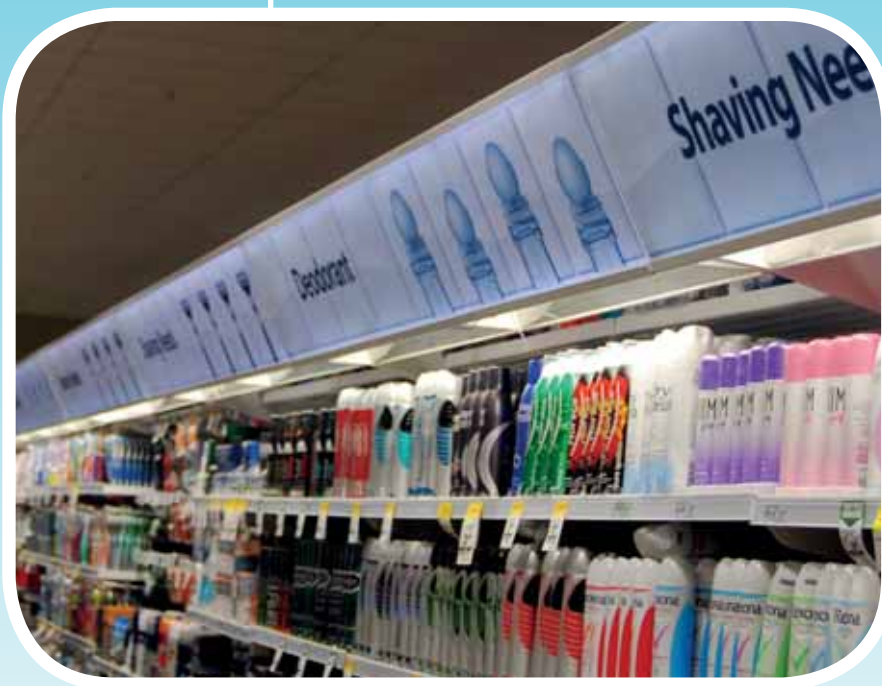

Light Box Displays