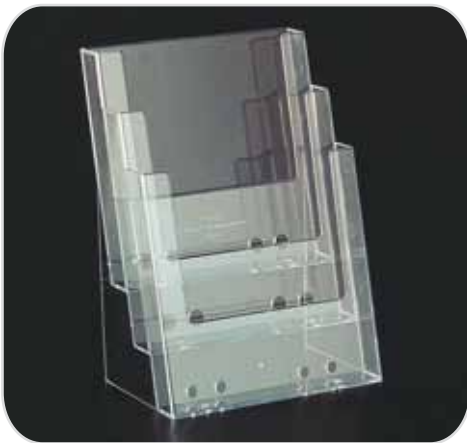

### **A4 Brochure Holder**

Holds A4 brochures up to 230mm wide. Opening dimension 230 x 32mm.

DAC000093

## Counter Standing Brochure Holders

**4 Compartment DL Brochure Holder**

Holds DL brochures up to 104mm wide. Opening dimensions 104 x 32mm.

DAC000090

**3 Compartment A4 Brochure Holder**

Holds A4 brochures up to 230mm wide. Opening dimensions 230 x 32mm.