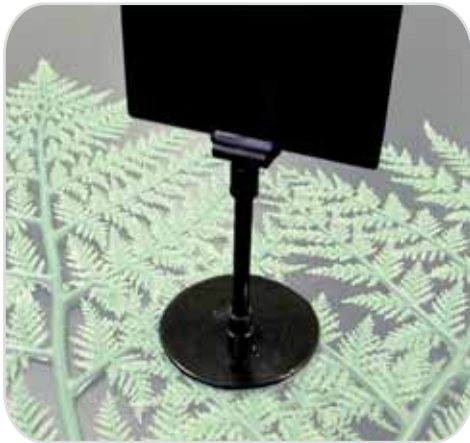

Ticket Accessories

Extension Rod

Use to heighten tickets for increased visibility. 70mm high.

Clear: DTI000284

Black: DTI000285